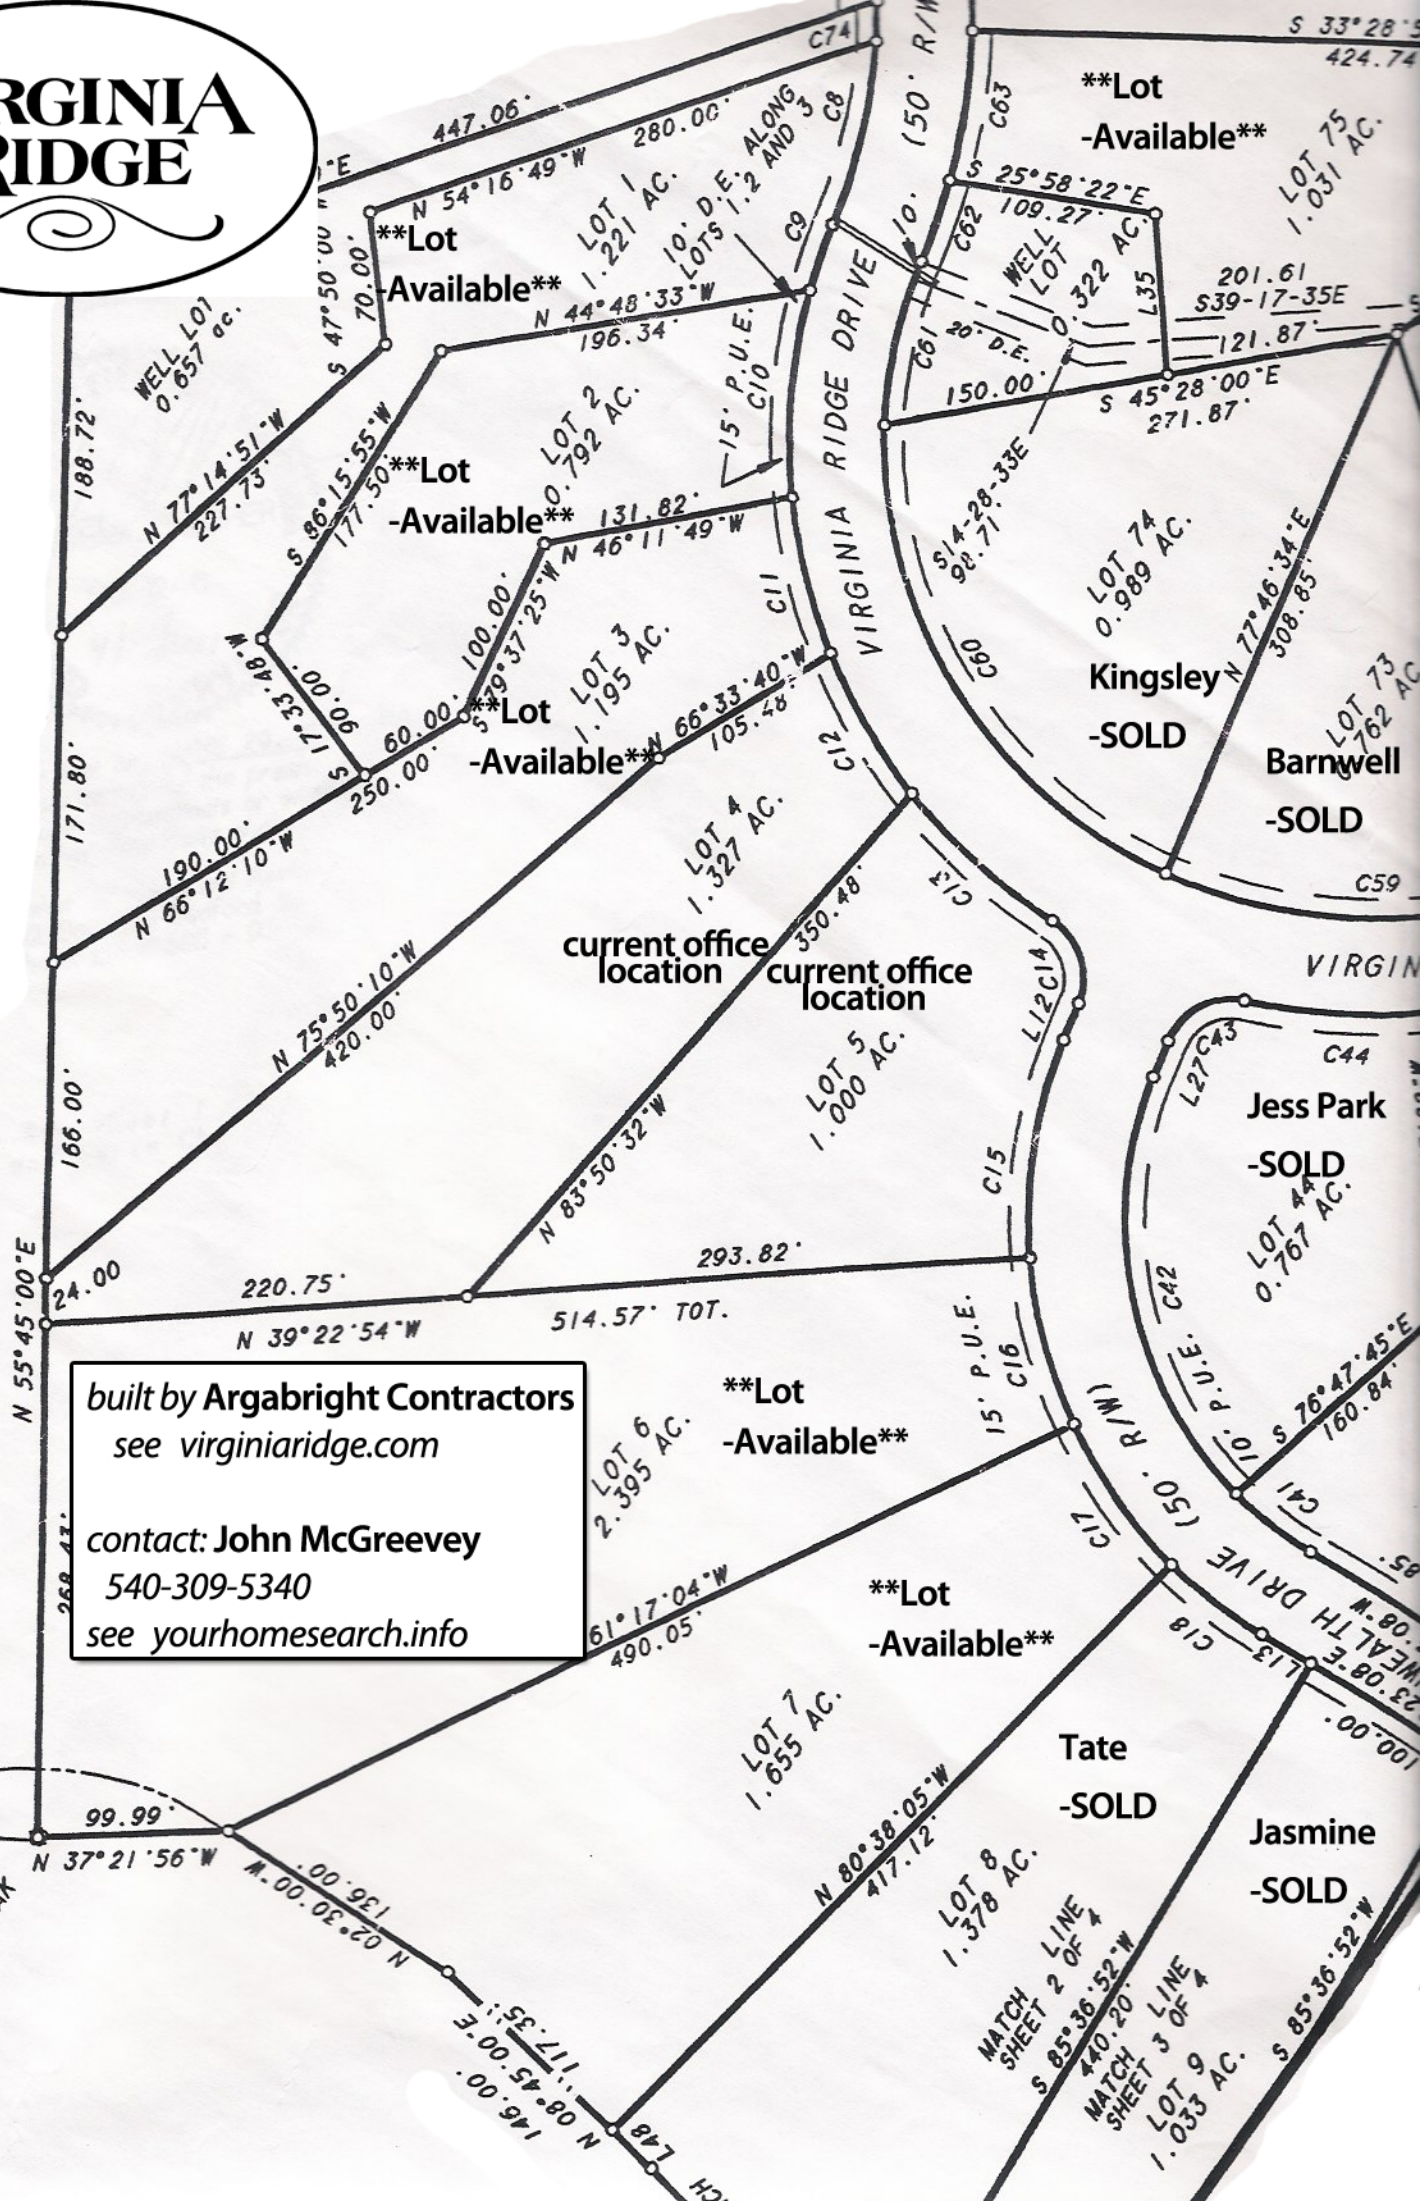

VIRGINIA RIDGE

built by Argabright Contractors
see virginiaridge.com

contact: John McGreevey
540-309-5340
see yourhomesearch.info

Lot Available

Lot Available

Lot Available

Lot Available

Lot Available

Lot Available

Kingsley - SOLD

Barnwell - SOLD

Jess Park - SOLD

Tate - SOLD

Jasmine - SOLD

current office location

current office location

MARKED 36" WHITE OAK

MATCH LINE SHEET 2 OF 4
S 85°36'52"W 440.20'
MATCH LINE SHEET 3 OF 4
LOT 9 AC. 1.033